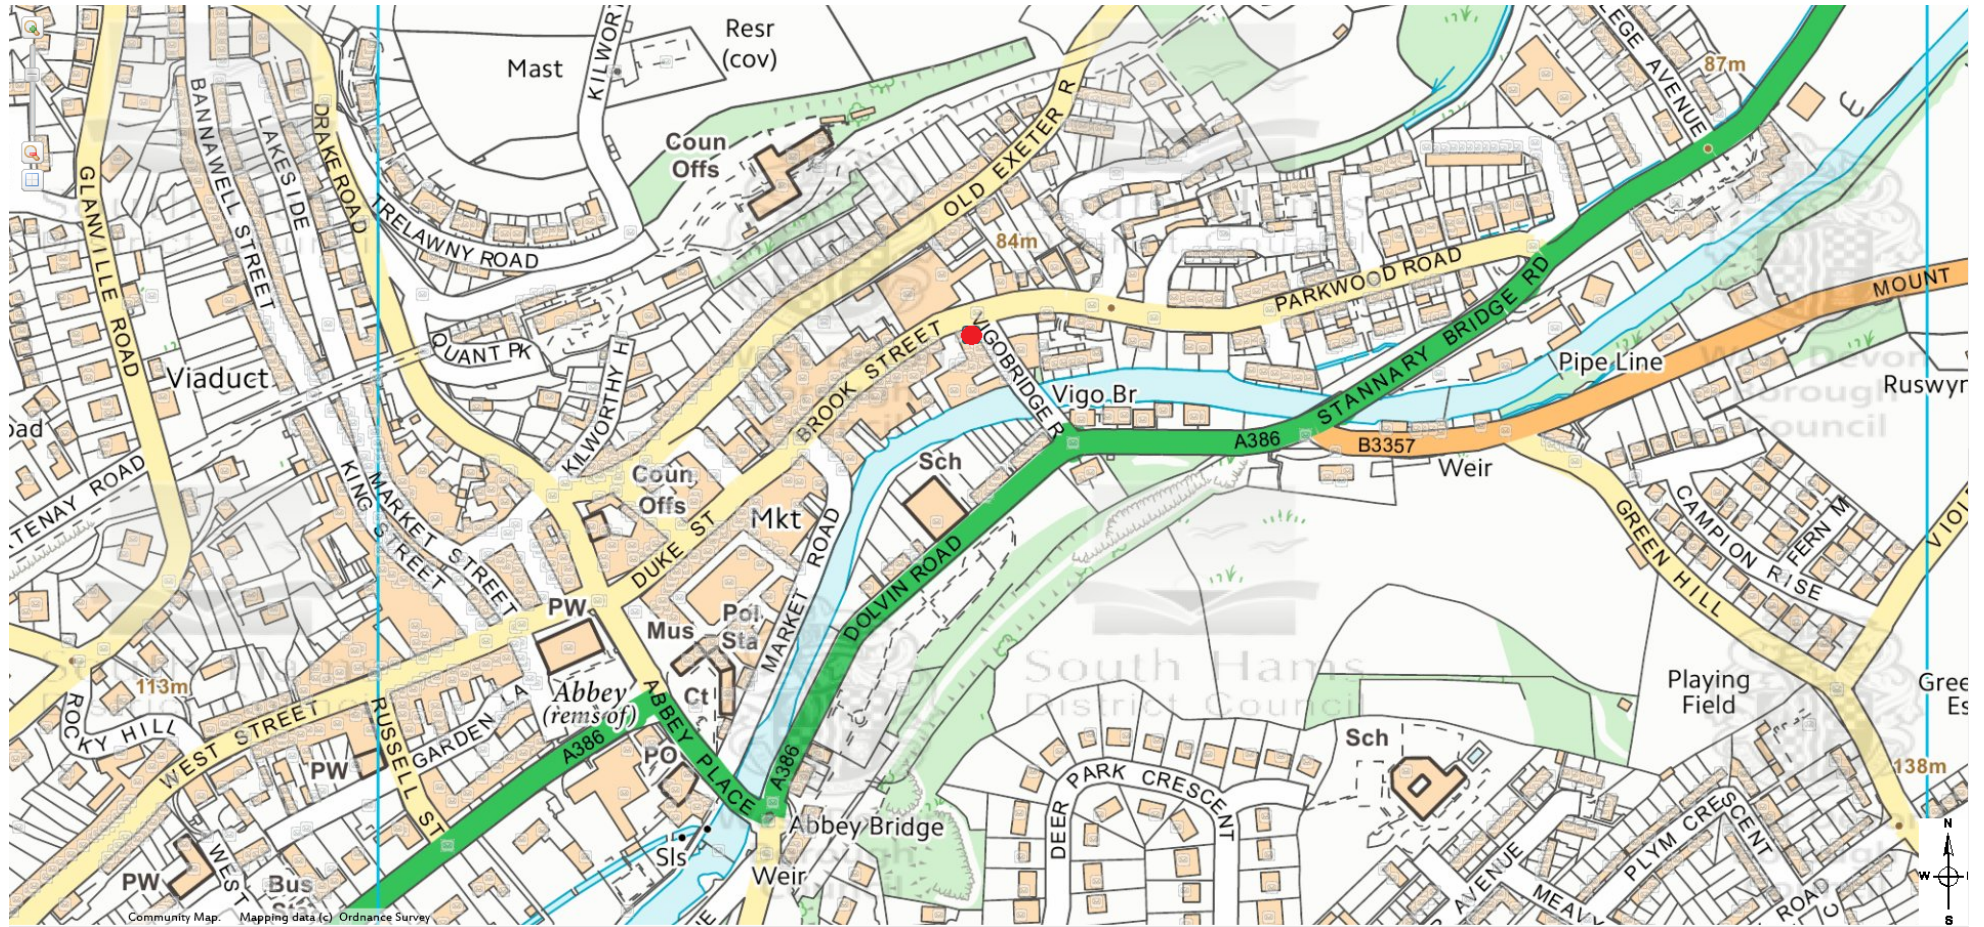

Tap T'Inn, 30 Brook Street, Tavistock – location plans

- ★ = Tap T'Inn
- = Business premises
- = Residential property

Key

Tap T'Inn, 30 Brook Street, Tavistock – location plans

Key

Tap T'Inn, 30 Brook Street, Tavistock – location plans

 = Tap T'Inn