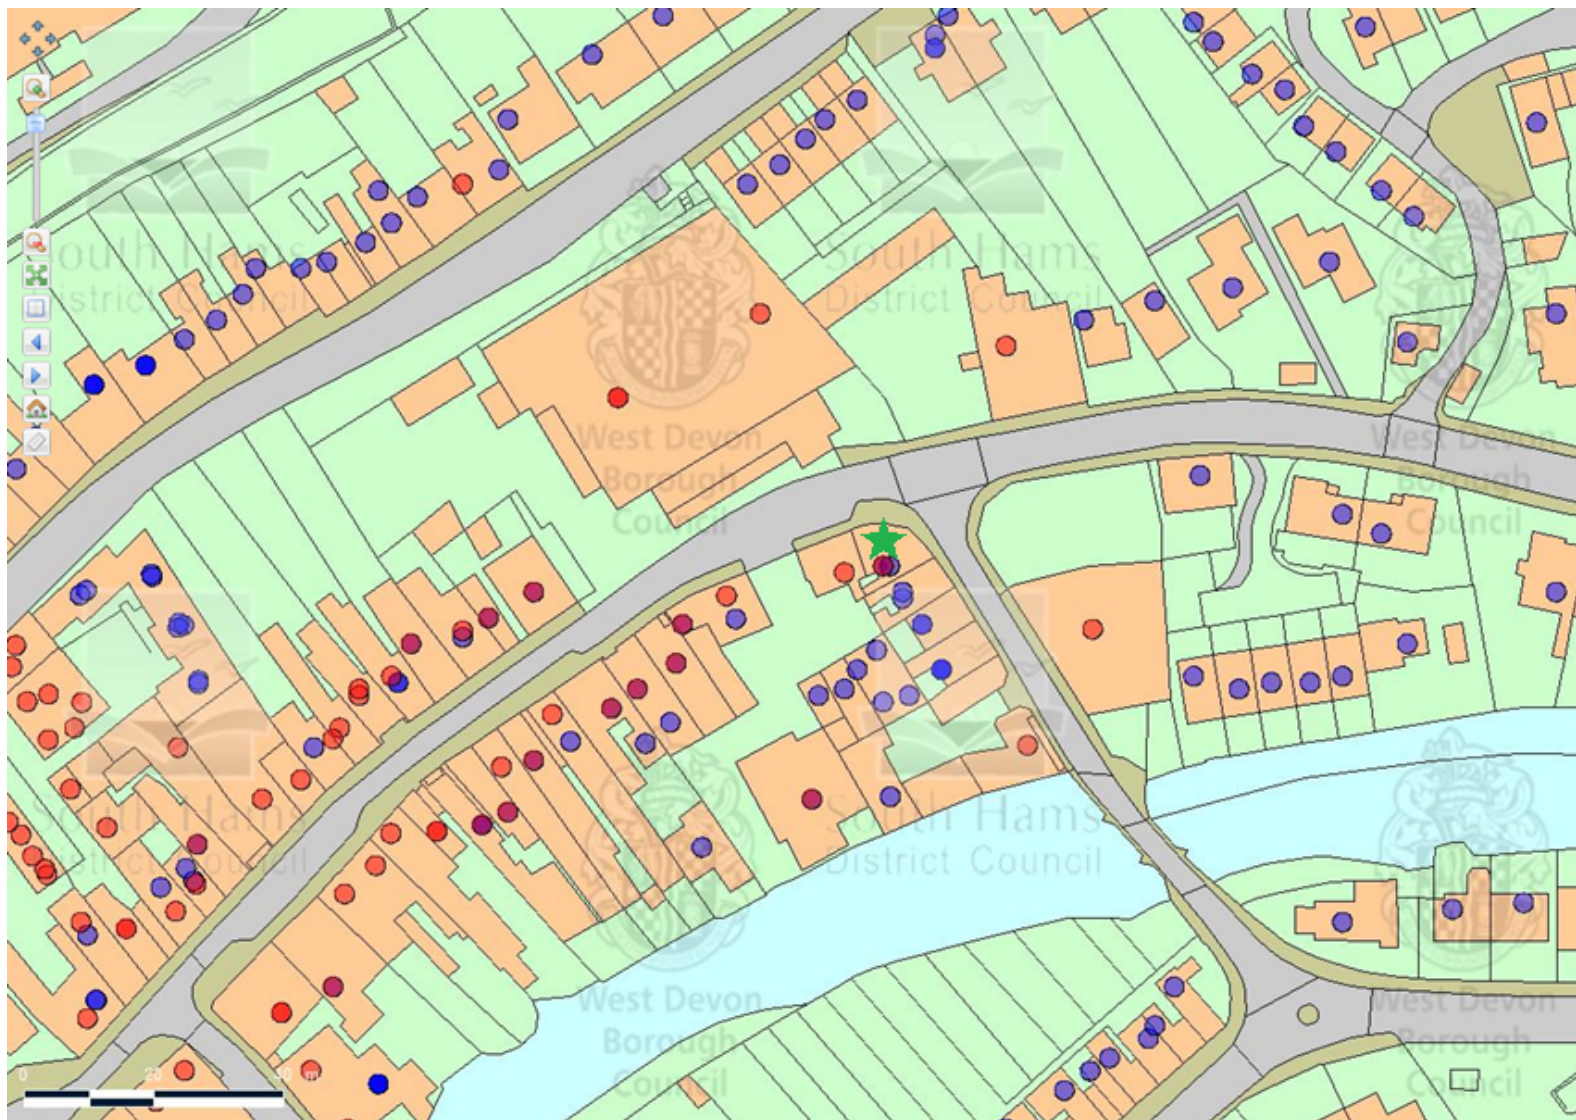

Tap T'Inn, 30 Brook Street, Tavistock – location plans

- ★ = Tap T'Inn
- = Business premises
- = Residential property

Key

Tap T'Inn, 30 Brook Street, Tavistock – location plans

Key

Tap T'Inn, 30 Brook Street, Tavistock – location plans

 = Tap T'Inn